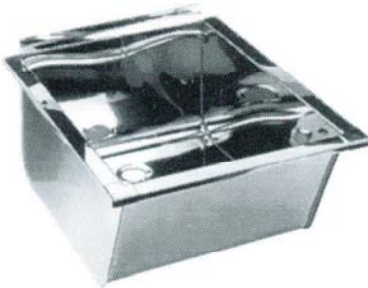

◀ **HAND BASIN AND SINK INSERTS**

Stainless Steel Basin

CODE HB3

Size 305mm INSIDE DIAMETER
130mm DEEP

CODE HB4

Size 350mm INSIDE DIAMETER
155mm DEEP

◀ **WASH BASIN**

Stainless Steel Basin

CODE WB330

Size 505mm x 410mm
330mm INSIDE BOWL DIAMETER
120mm DEEP

◀ **CLEANERS TUB**

Stainless Steel Fabricated Cleaners Tub

CODE JT4

Size 560mm x 450mm
450mm BACK UPSTAND

◀ **REVERSED LAUNDRY TUB**

Stainless Steel Fabricated Laundry Tub (Reversed)

CODE JT3

Size 460mm x 562mm (Reversed)

DISSCO

MANUFACTURED BY

DUNEDIN STAINLESS STEEL CO. LTD

34-44 Sturdee Street
Dunedin

TELEPHONE 03-477 3448

FACSIMILE 03-477 3101