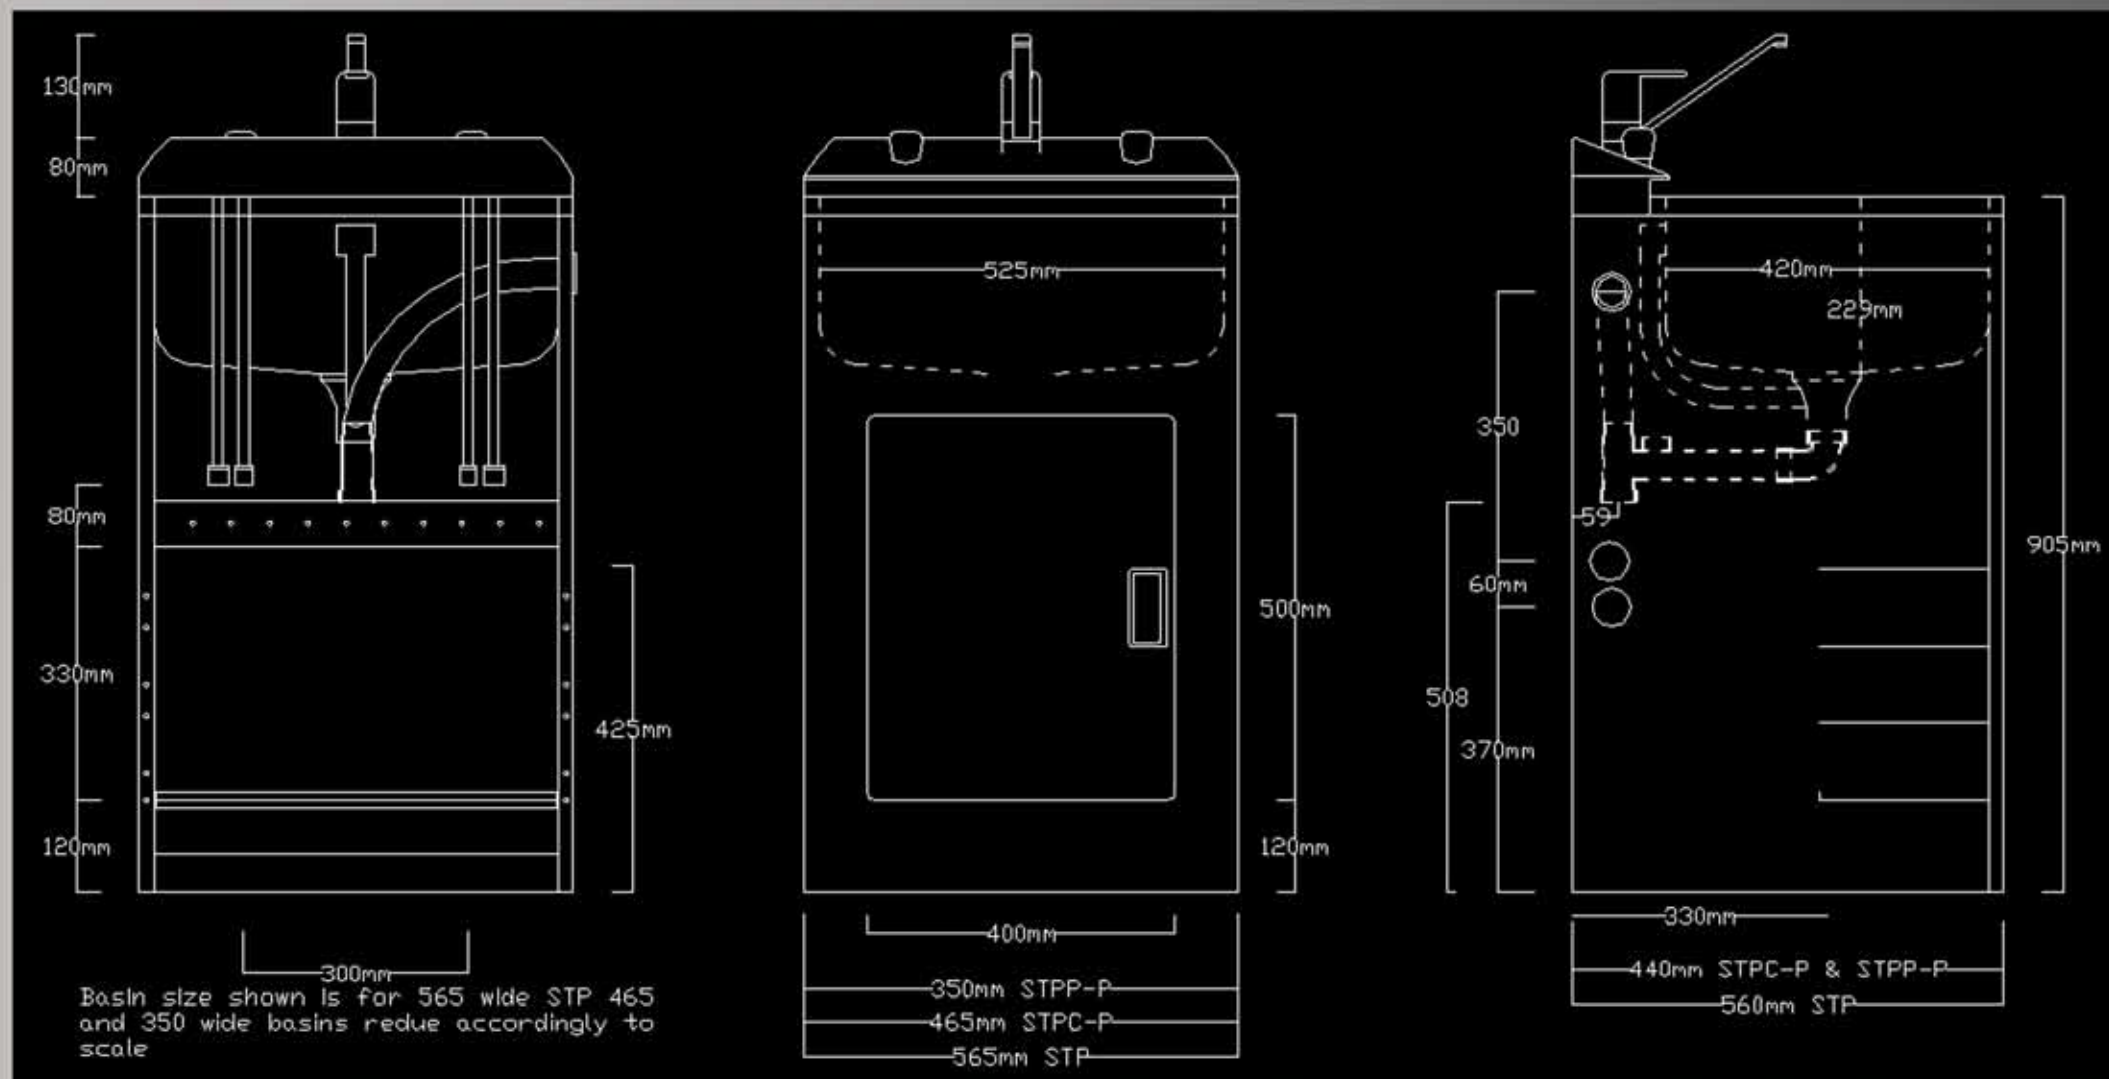

# Premiere Smart Tub

DISSCO

565, 465 & 350 mm wide

Made in  
New Zealand

- Pressed stainless steel tub.
- Powder coated galvanized steel cabinet.
- Solid floor plate and 4 position shelf.
- Separate washing machine taps.
- Child-proof safety catch.
- Easy to install. Connects with standard flexi hoses.
- 565W x 560D code STP
- 465W x 540D code STPC-P
- 350W x 540D code STPP-P

Basin size shown is for 565 wide STP 465 and 350 wide basins reduce accordingly to scale