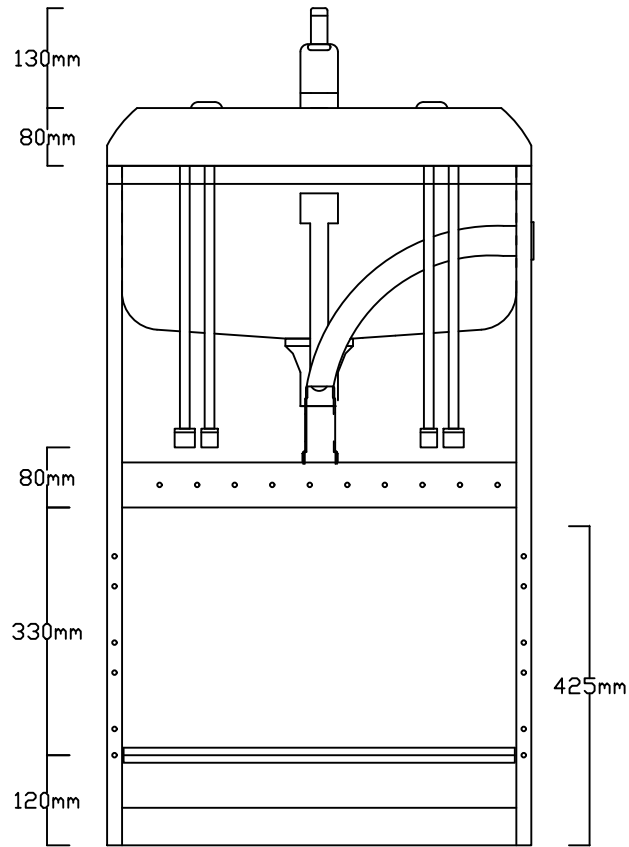

# Premiere Smart Tub

DISSCO

565, 465 & 350 mm wide

Made in  
New Zealand

- Pressed stainless steel tub.
- Powder coated galvanized steel cabinet.
- Solid floor plate and 4 position shelf.
- Separate washing machine taps.
- Child-proof safety catch.
- Easy to install. Connects with standard flexi hoses.
- 565W x 560D code STP
- 465W x 540D code STPC-P
- 350W x 540D code STPP-P

Basin size shown is for 565 wide STP 465 and 350 wide basins reduce accordingly to scale