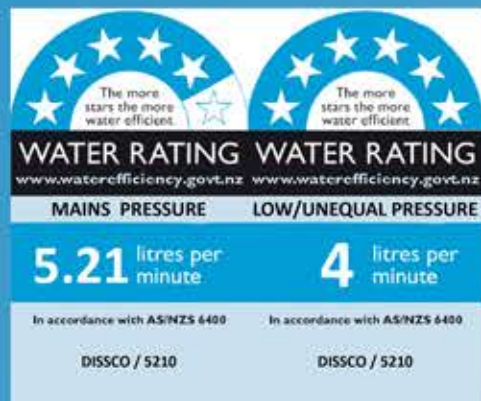

Premiere 1120 Laundry Centre

DISSCO

- Pressed under mounted 45 L stainless steel tub.
- Offset tub provides a large satin stainless steel bench top
- Powder coated galvanized steel cabinet and drawers.
- Internally all drawers 475mm wide and 450mm deep, large drawer 385mm high, and 3 drawers 255mm high.
- Washing machine by-pass fitting on left or right.
- Quality Hettich drawer hardware.
- Separate top mounted 1/4 turn ceramic washing machine taps
- Unit 1120 mm wide, 560 mm deep, 910 mm high.
- Tub 510 mm wide, 410 mm back and 220 mm deep.
- Options add to code: RH for right hand basin, K for pull out spray mixer, G for gooseneck mixer, CT for concealed washing machine taps.

**Made in
New Zealand**