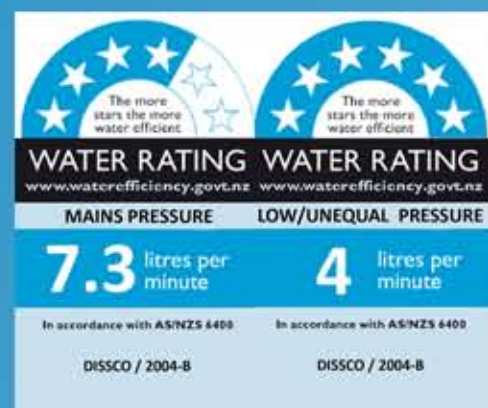

Premiere 900 Laundry Centre

DISSCO

- Pressed under mounted 22 L stainless steel tub. **Made in New Zealand**
- Offset left hand tub provides a large satin stainless steel bench top 455 mm wide.
- Powder coated galvanized steel cabinet and drawers.
- Internally all drawers 360mm wide and 450mm deep, large drawer 385mm high, and 3 drawers 255mm high.
- Washing machine by-pass fitting on left or right.
- Quality Hettich drawer hardware.
- Separate washing machine taps. (concealed under mount as standard)
- Unit 900 mm wide, 560 mm deep, 910 mm high.
- Tub 425 mm wide, 400 mm back and 200 mm deep.
- Options add to code: RH for right hand basin, K for pull out spray mixer, G for gooseneck mixer, WM for top mounted 1/4 turn ceramic washing machine isolator taps.

Manufactured by:
Dunedin Stainless Steel Co. Ltd.
Phone 03 477-3448 fax 03 477-3101
E-mail info@dissco.co.nz www.dissco.co.nz

Base Codes and add on options options

- | | |
|----------|---|
| PLC900 | Premiere Laundry centre left hand basin std 40mm mixer |
| PLC900RH | Premiere Laundry centre left hand basin std 40mm mixer |
| G | DISSCO K8006 Gooseneck mixer WELS 5.8 ltr/min mains 4 ltr/min unequal/low |
| K | DISSCO K5210 Pull out spray mixer WELS 5.8 ltr/min mains 4 ltr/min unequal/low |
| WM | DISSCO TAP15A top mounted ceramic 1/4 turn washing machine isolators |
| LCHANDLE | Satin stainless steel drwer handles order as a seperate item |
| Visit | https://www.dissco.co.nz/product/101/Choose-your-own-colour quote colour as a seperate item |