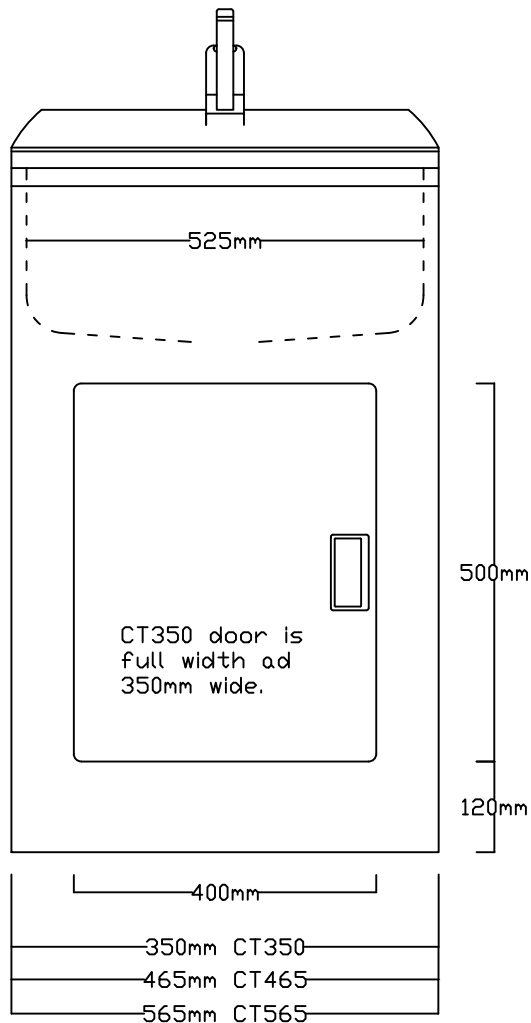

Basin size shown is for 565 wide STP 465 and 350 wide basins reduce accordingly to scale. use front view dimensions for widths.

CT Smart Tub Range as at 15 June 2017