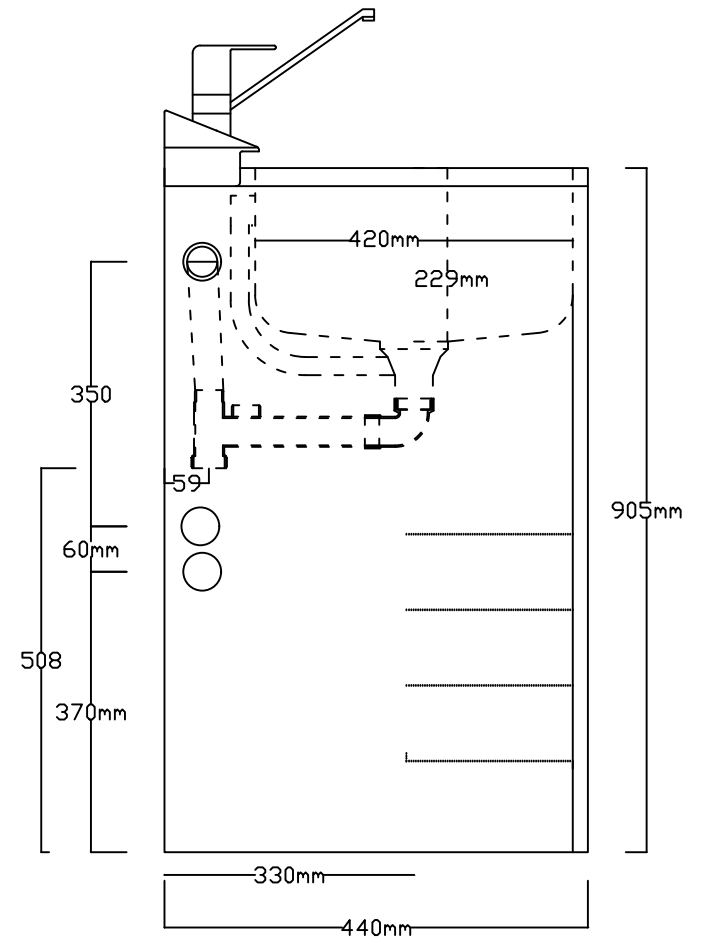

Basin size shown is for 565 wide STP 465 and 350 wide basins reduce accordingly to scale. use front view dimensions for widths.

CT Smart Tub Range as at 15 June 2017