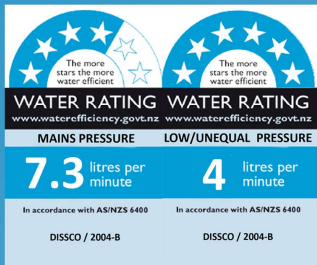

Manufactured by:
Dunedin Stainless Steel Co. Ltd.
Phone 03 477-3448 fax 03 477-3101
E-mail info@dissco.co.nz www.dissco.co.nz

Visit

<https://www.dissco.co.nz/product/101/Choose-your-own-colour> quote colour as a separate item